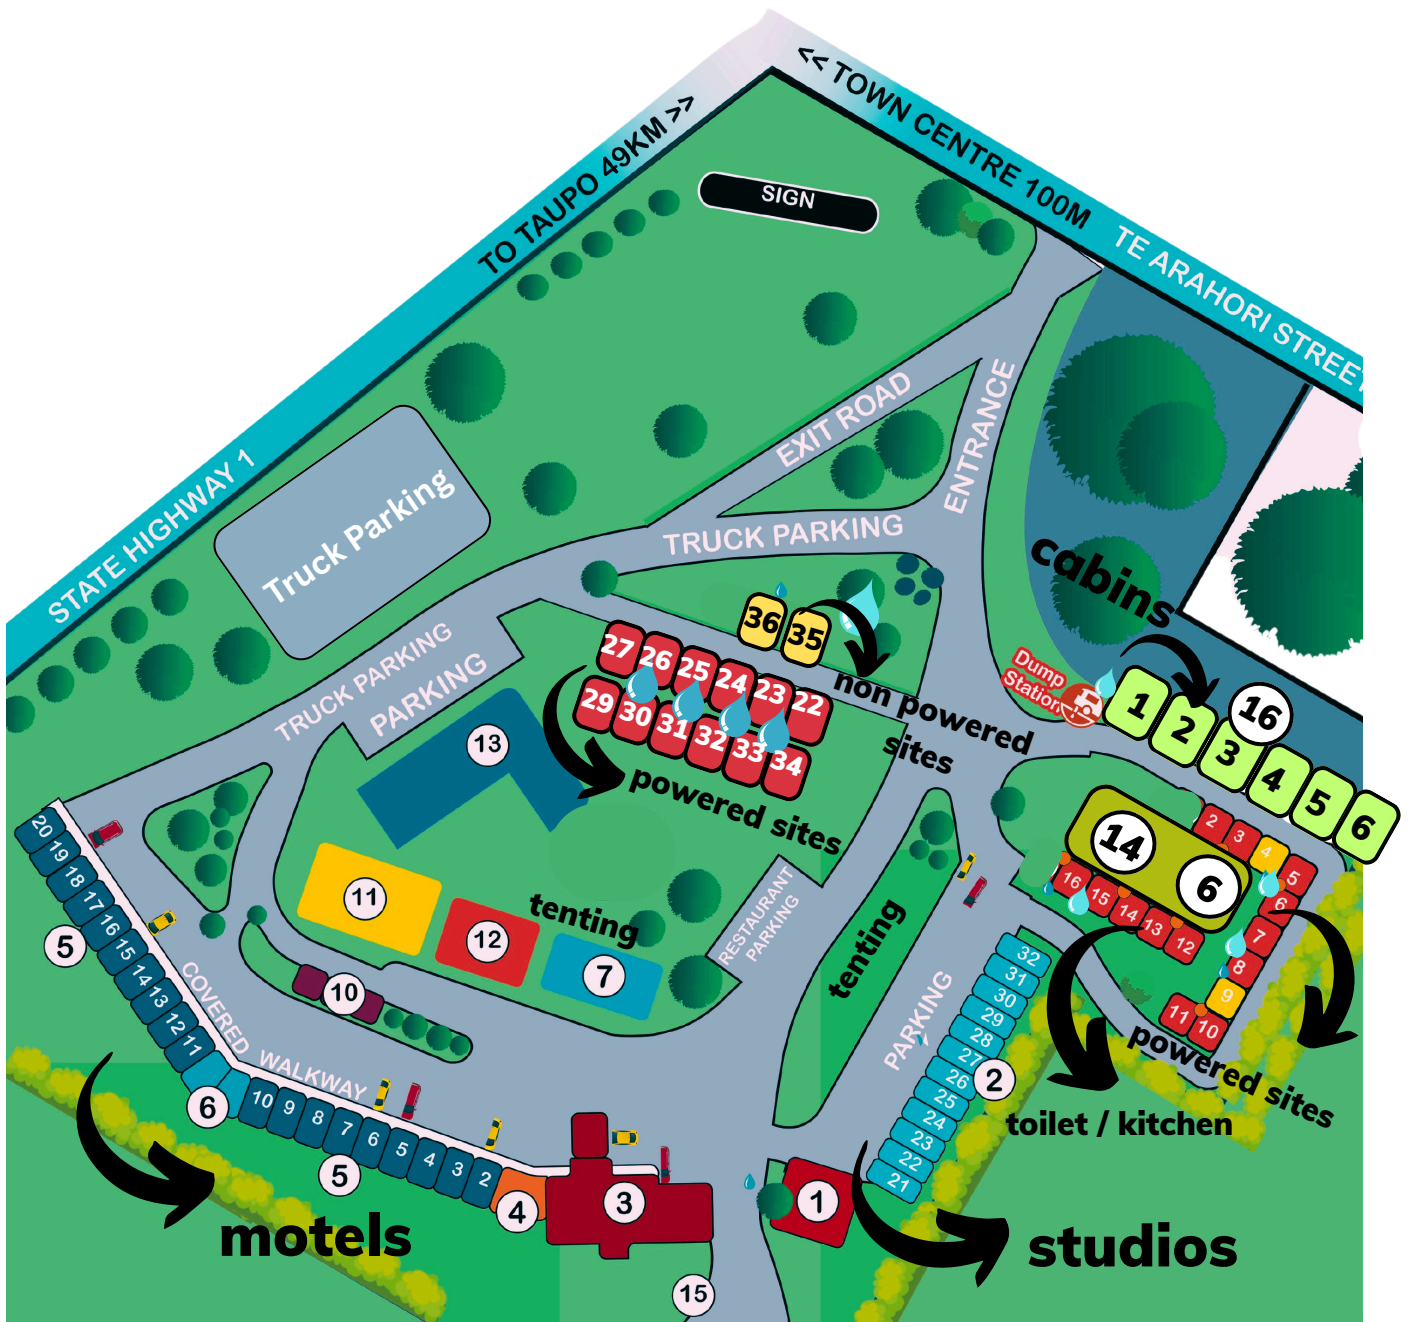

PARKLANDS

MOTOR LODGE

Map Key

- | | | | |
|-------------------------------------|--------------------------|--------------------------------------|----------------------------------|
| 1 Conference Room | 5 19x Motel Units | 10 Sauna, Spa, & Drying Room | 14 Holiday Park Amenities |
| 2 12x Studio Units | 6 Guest Laundry | 11 Games Room | 15 Boat Storage |
| 3 Reception | 7 Swimming Pool | 12 BBQ Area | 16 6x Cabins |
| 4 Riverside Bar & Restaurant | 8 Truck Parking | 13 Playground & Bouncy Pillow | |